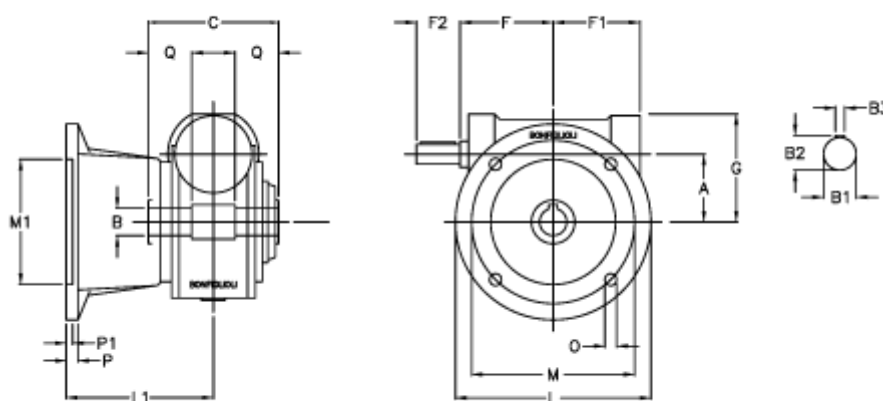

Data Sheet

Article number: 3901049014600

Description: Worm gear with solid input shaft
VF 49FA-14-HS

Measures

a	= 49.5	F1 = 63	P = 12
B	= 25	F2 = 40	P1 = 10
B1	= 16	g = 80	Q = 22.5
B2	= 18.0	L = 125	
B3	= 5	L1 = 115	
C	= 82	m = 90	
Description	= VF 49FA-xx-HS	M1 = 70	
F	= 65	O = 10.5	